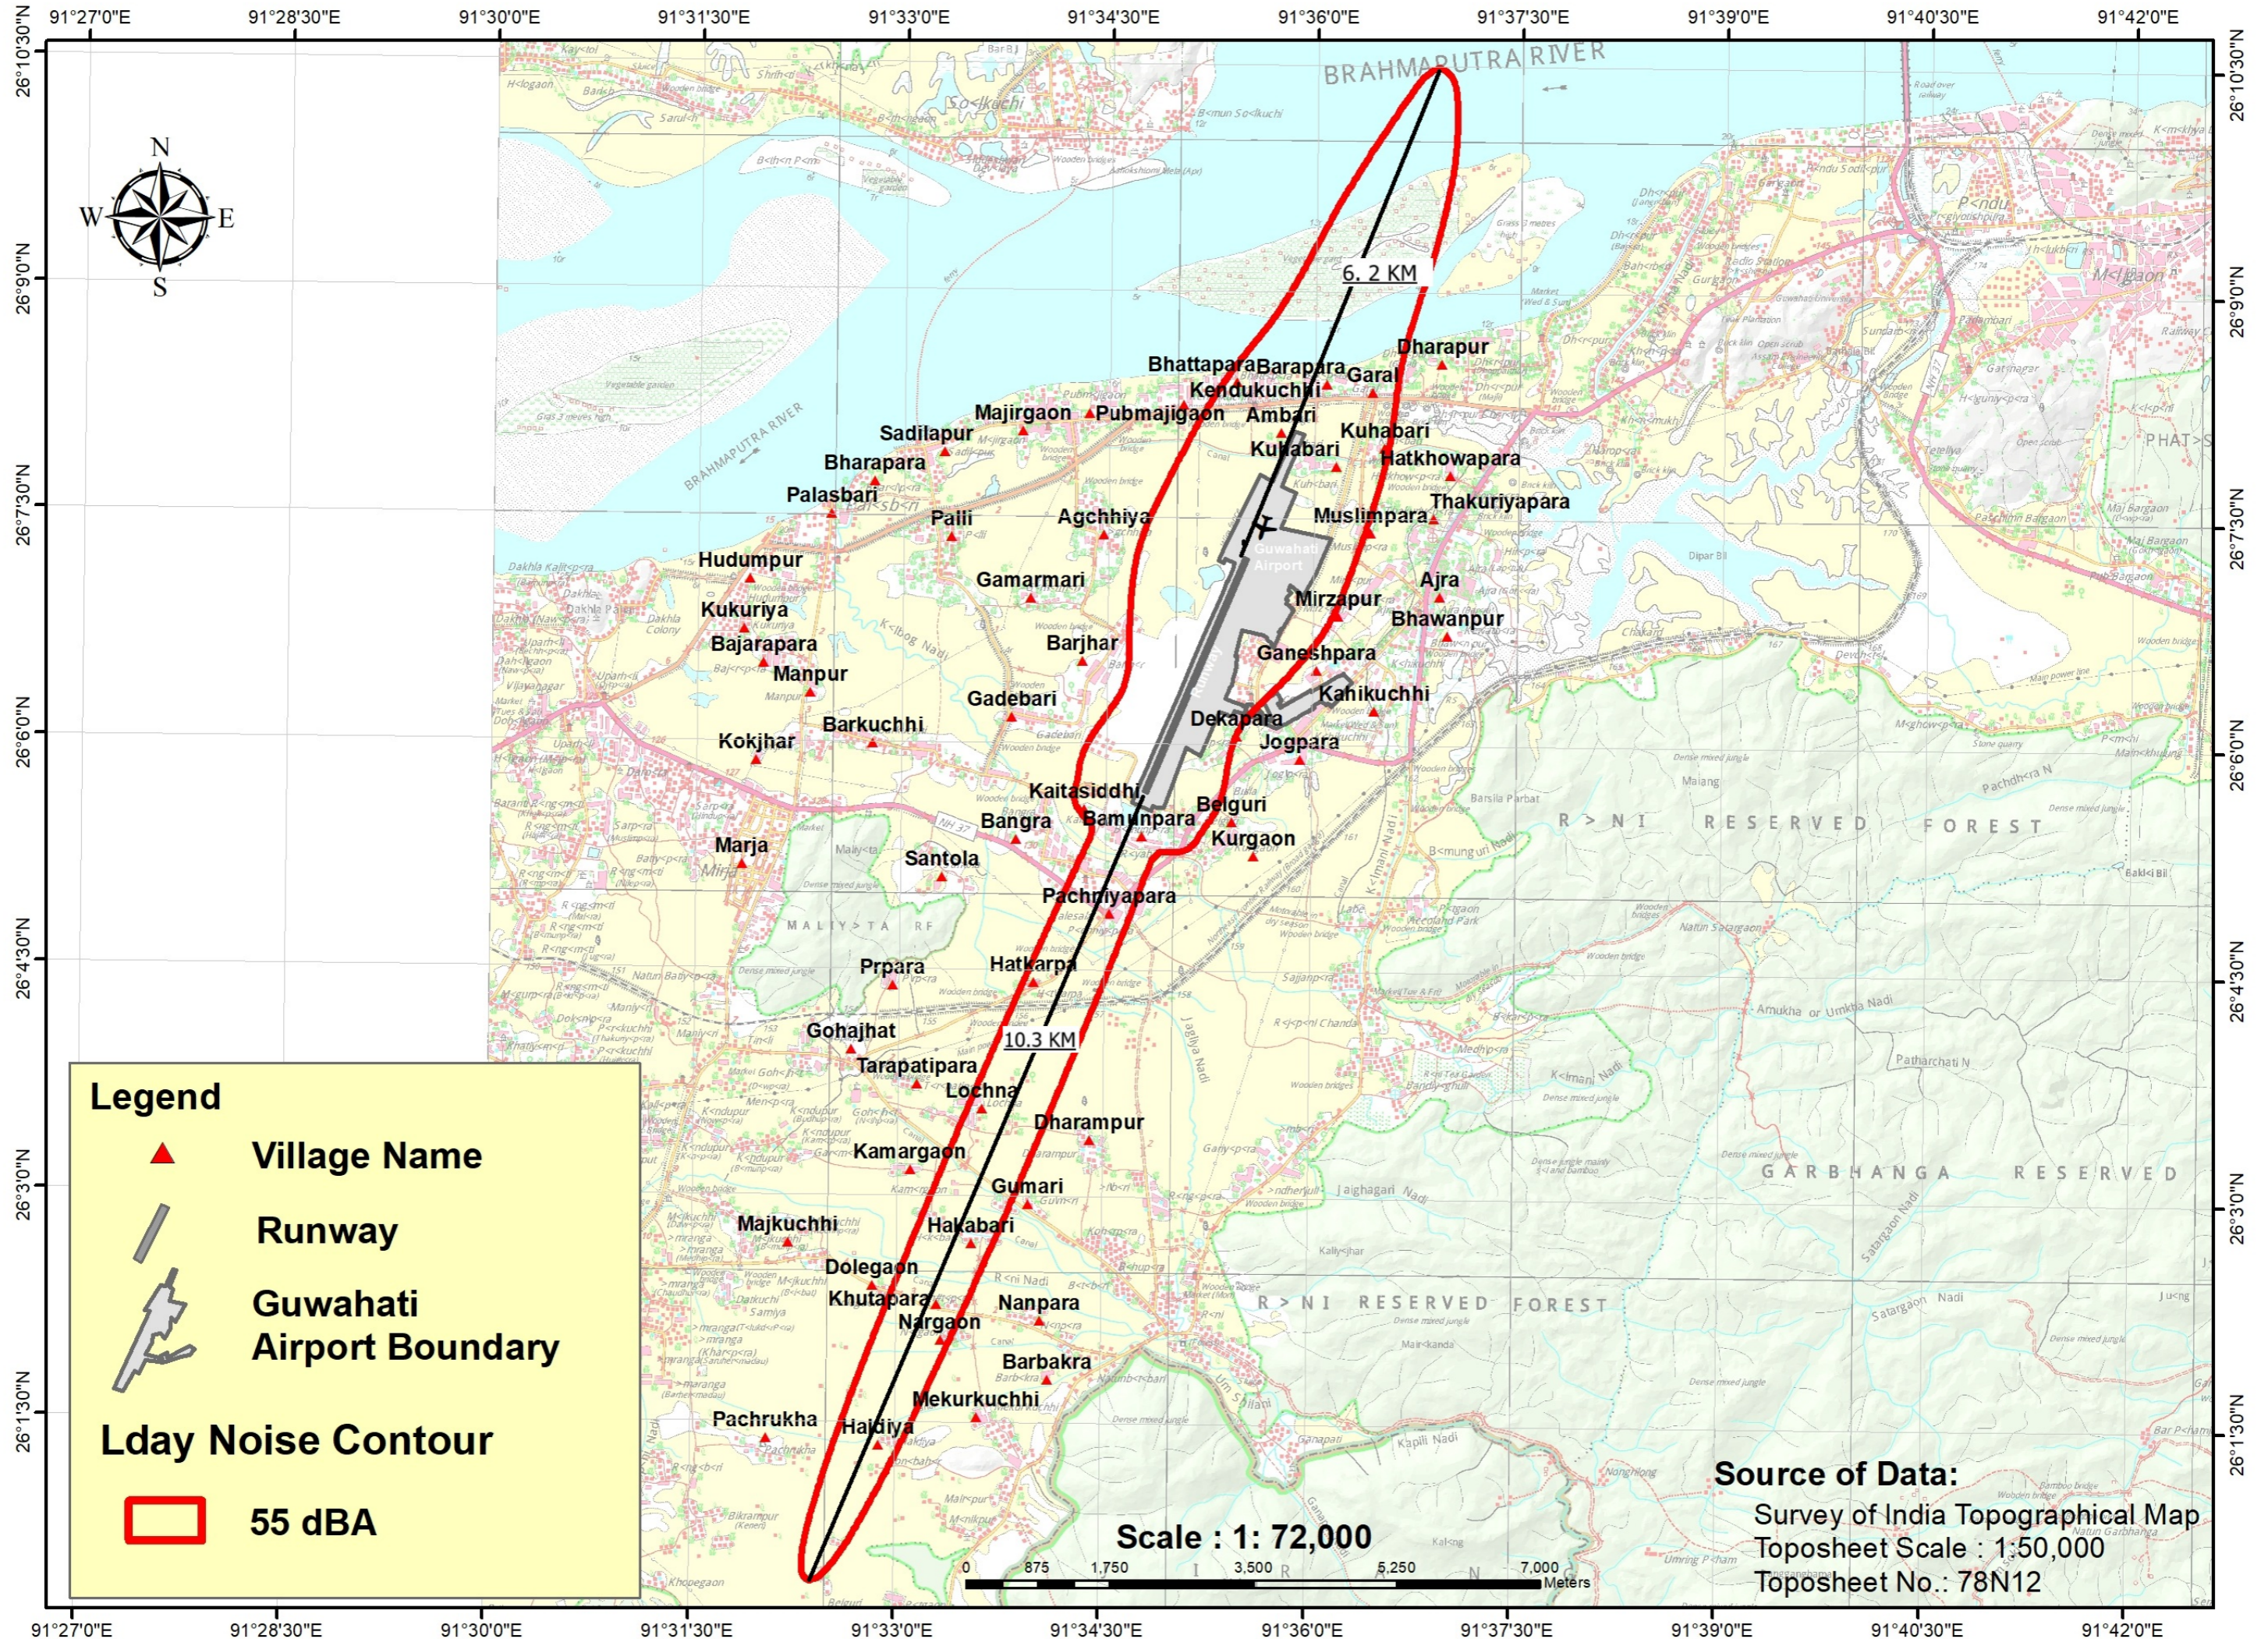

L_{day} 55 dBA Contour for Noise Zone

Lnight 50 dBA Contour for Noise Zone